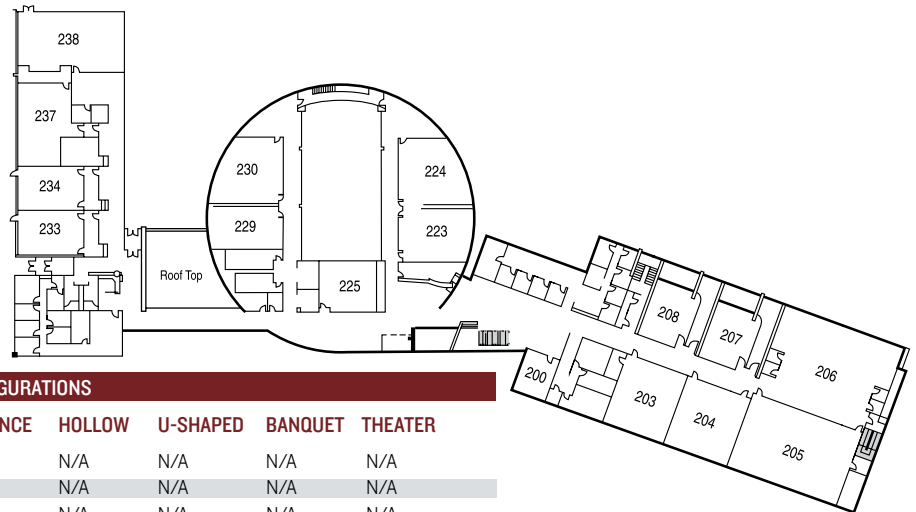

www.corporatecollege.com/facility
 216-987-2800

CORPORATE COLLEGE
 A DIVISION OF
 CUYAHOGA COMMUNITY COLLEGE

CORPORATE COLLEGE EAST ROOM CAPACITIES

FIRST FLOOR

ROOM CONFIGURATIONS								
ROOM NO	DESCRIPTION	SQ FT	CLASSROOM	CONFERENCE	HOLLOW	U-SHAPED	BANQUET	THEATER
100	Executive Board Room	360	N/A	14*	N/A	N/A	N/A	N/A
104	Computer Training	791	18*	N/A	N/A	N/A	N/A	N/A
105	Computer Training	877	18*	N/A	N/A	N/A	N/A	N/A
108	Computer Training	805	18*	N/A	N/A	N/A	N/A	N/A
109	Computer Training	806	18*	N/A	N/A	N/A	N/A	N/A
111	Computer Training	816	18*	N/A	N/A	N/A	N/A	N/A
112	Computer Training	748	18*	N/A	N/A	N/A	N/A	N/A
113	Computer Training	800	18*	N/A	N/A	N/A	N/A	N/A
115	Conference	432	N/A	12*	N/A	N/A	N/A	N/A
118	Conference	432	N/A	16*	N/A	N/A	N/A	N/A
124	Large Seminar	1480	40	18	32	24	60	110
125	Large Seminar	1322	40	18	32	24	60	110
126	Super Conference	3843	210	N/A	N/A	N/A	240	330
130	Trade Show	2166	100	N/A	44	36	120	150

*Fixed Seating

SECOND FLOOR

ROOM CONFIGURATIONS								
ROOM NO	DESCRIPTION	SQ FT	CLASSROOM	CONFERENCE	HOLLOW	U-SHAPED	BANQUET	THEATER
200	Conference Room	422	N/A	12*	N/A	N/A	N/A	N/A
203	Tiered Lecture Hall	1436	50*	N/A	N/A	N/A	N/A	N/A
204	Tiered Lecture Hall	1480	50*	N/A	N/A	N/A	N/A	N/A
205	Tiered Lecture Hall	2822	120*	N/A	N/A	N/A	N/A	N/A
206	Banquet/Exhibit Area	2519	120	N/A	N/A	N/A	150	200
207, 208	Small Seminar Room	810	32	14	24	16	40	70
223	Large Seminar Room	1190	40	18	32	24	60	100
224	Large Seminar Room	1322	40	18	32	24	60	100
229	Large Seminar Room	900	30	14	24	16	50	70
230	Large Seminar Room	1300	40	18	32	24	60	100
233	Exec Training Suite	909	36	14	24	16	50	70
234	Exec Training Suite	912	36	14	24	16	50	70
237	Boardroom	1320	N/A	20	N/A	N/A	N/A	N/A
238	Exec Retreat Room	1926	80	N/A	50	40	100	130
Atrium 2	2nd Floor Atrium	N/A	N/A	N/A	N/A	N/A	40	N/A
Garden Patio	Roof Top Garden	N/A	N/A	N/A	N/A	N/A	40	N/A