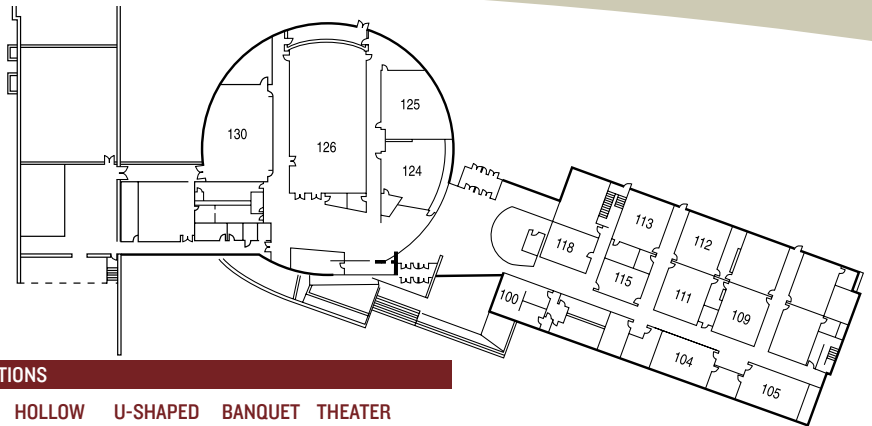

MEETING SPACE 400 TO 4,000 SQUARE FEET

- Super Conference Room
- Executive Boardroom
- Executive Training Suites
- Computer Training Rooms
- Training and Seminar Rooms
- Tiered Lecture Halls

CORPORATE COLLEGE EAST
4400 RICHMOND ROAD
WARRENSVILLE HEIGHTS, OHIO 44128

www.corporatecollege.com/facility
 216-987-2800

CORPORATE COLLEGE
 A DIVISION OF
 CUYAHOGA COMMUNITY COLLEGE

CORPORATE COLLEGE EAST ROOM CAPACITIES

FIRST FLOOR

ROOM CONFIGURATIONS								
ROOM NO	DESCRIPTION	SQ FT	CLASSROOM	CONFERENCE	HOLLOW	U-SHAPED	BANQUET	THEATER
100	Executive Board Room	360	N/A	14*	N/A	N/A	N/A	N/A
104	Computer Training	791	18*	N/A	N/A	N/A	N/A	N/A
105	Computer Training	877	18*	N/A	N/A	N/A	N/A	N/A
108	Computer Training	805	18*	N/A	N/A	N/A	N/A	N/A
109	Computer Training	806	18*	N/A	N/A	N/A	N/A	N/A
111	Computer Training	816	18*	N/A	N/A	N/A	N/A	N/A
112	Computer Training	748	18*	N/A	N/A	N/A	N/A	N/A
113	Computer Training	800	18*	N/A	N/A	N/A	N/A	N/A
115	Conference	432	N/A	12*	N/A	N/A	N/A	N/A
118	Conference	432	N/A	16*	N/A	N/A	N/A	N/A
124	Large Seminar	1480	40	18	32	24	60	110
125	Large Seminar	1322	40	18	32	24	60	110
126	Super Conference	3843	210	N/A	N/A	N/A	240	330
130	Trade Show	2166	100	N/A	44	36	120	150