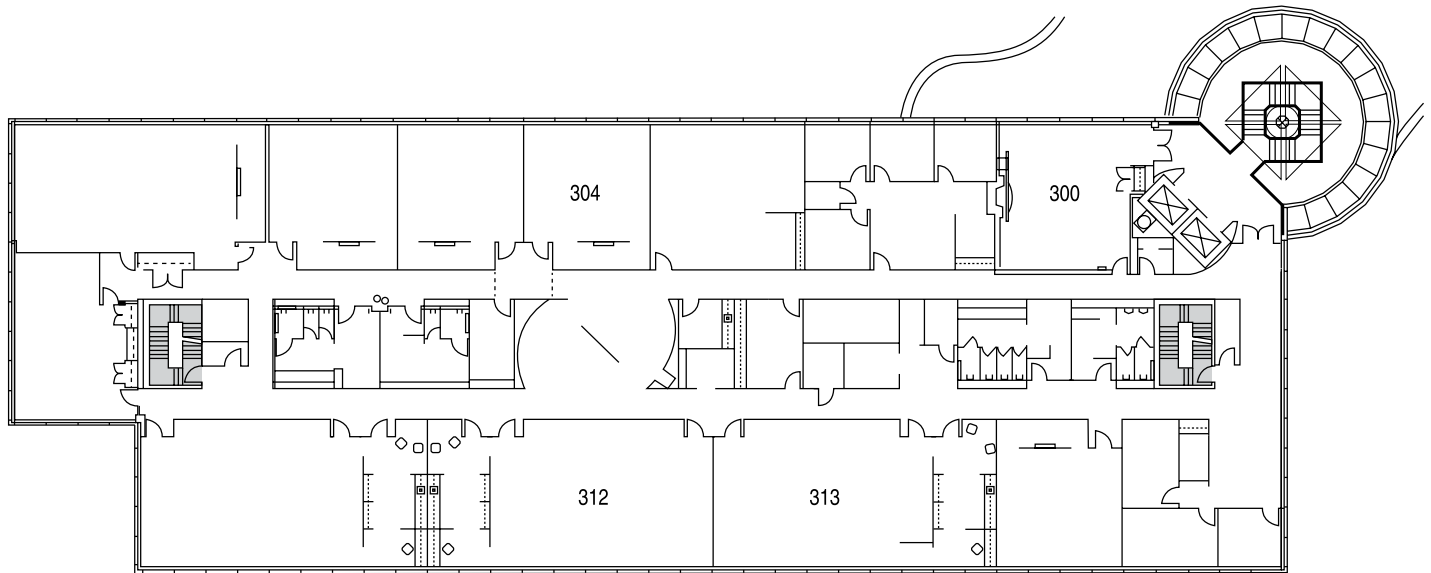

CORPORATE COLLEGE WEST ROOM CAPACITIES

THIRD FLOOR

ROOM NO	DESCRIPTION	SQ FT	ROOM CONFIGURATIONS						
			CLASSROOM	CONFERENCE	HOLLOW	U-SHAPED	BANQUET	THEATER	RECEPTION
300	Boardroom	648	N/A	16*	N/A	N/A	N/A	N/A	N/A
304	Seminar	648	18	12	16	12	16	36	63
312, 313	Exec Training	1100	36	N/A	32	26	48	68	111