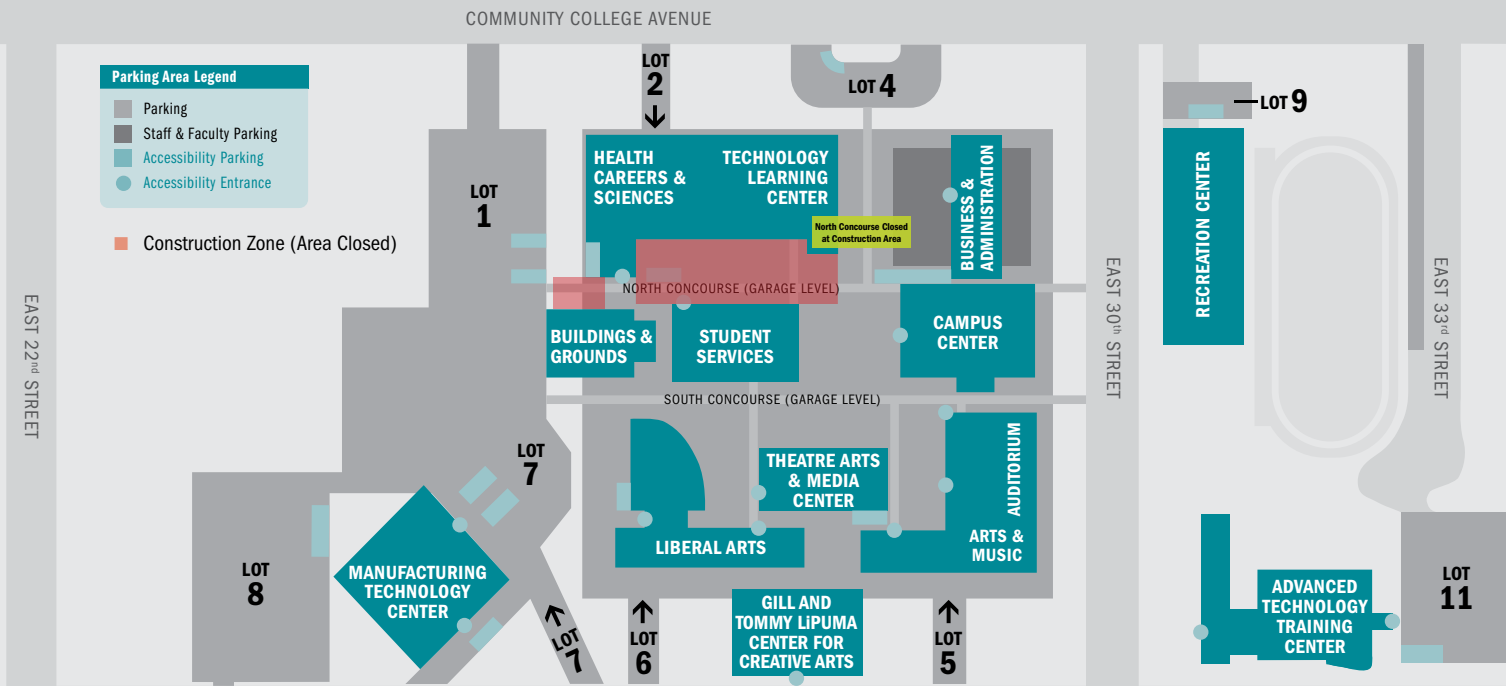

METROPOLITAN CAMPUS and MANUFACTURING TECHNOLOGY CENTER

CAMPUS INFO STOPS

BUSINESS & ADMINISTRATION (MBA) 100
 BUSINESS & ADMINISTRATION (MBA) 105
 CAMPUS CENTER (MCC) 109
 CAMPUS CENTER (MCC) 200
 CAMPUS CENTER (MCC) CONCIERGE DESK
 CENTER FOR CREATIVE ARTS (MCCA) 109
 HEALTH CAREERS & SCIENCES (MHCS) 102

LIBERAL ARTS (MLA) 103
 LIBERAL ARTS (MLA) 118
 RECREATION CENTER (MRC),
 FIRST FLOOR LOBBY
 STUDENT SERVICES (MSS)
 GROUND FLOOR INFO DESK
 STUDENT SERVICES (MSS) 103

STUDENT SERVICES (MSS) 130
 STUDENT SERVICES (MSS)
 THIRD FLOOR LIBRARY CIRCULATION DESK
 TECHNOLOGY LEARNING CENTER
 (MTLC) SECOND FLOOR DESK