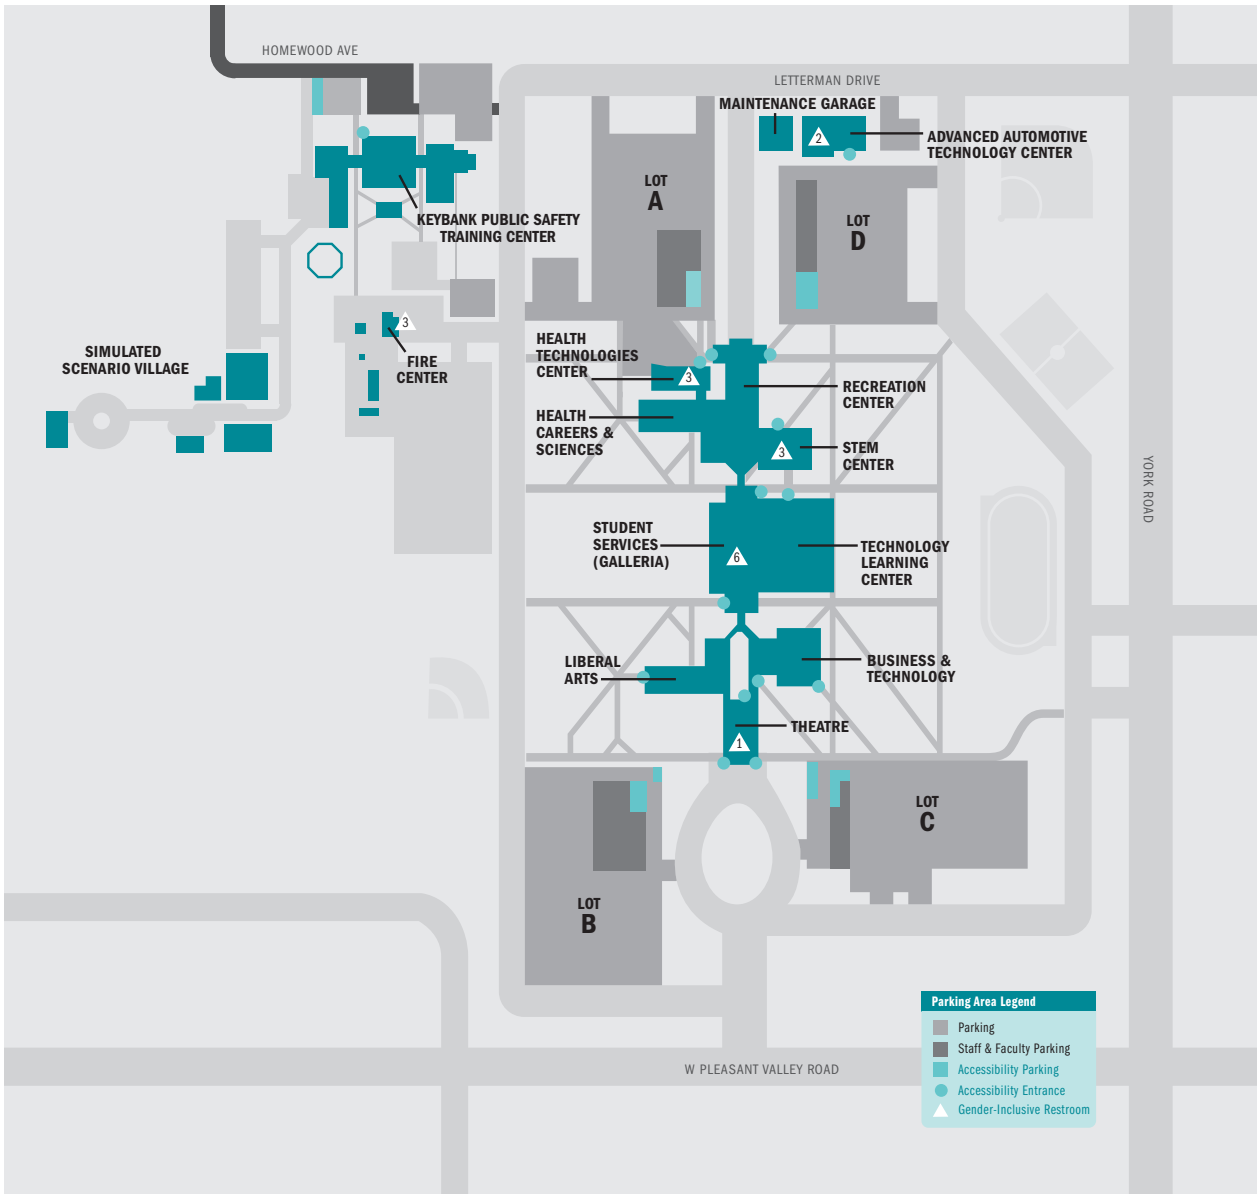

Gender-Inclusive Restrooms | Western

Location	Building	Room	Location	Building	Room
Western	AATC	4	Western	WSTEM	120B
Western	AATC	30	Western	WSTEM	228B
Western	WHTC	169B	Western	WSS	118A
Western	WHTC	170B	Western	WSS	204M
Western	WHTC	270C	Western	WSS	204N
Western	WPSTC	104	Western	WSS	238A
Western	WPSTC	105	Western	WSS	250K
Western	WPSTC	108	Western	WSS	250L
Western	WSTEM	115B	Western	WTA	9