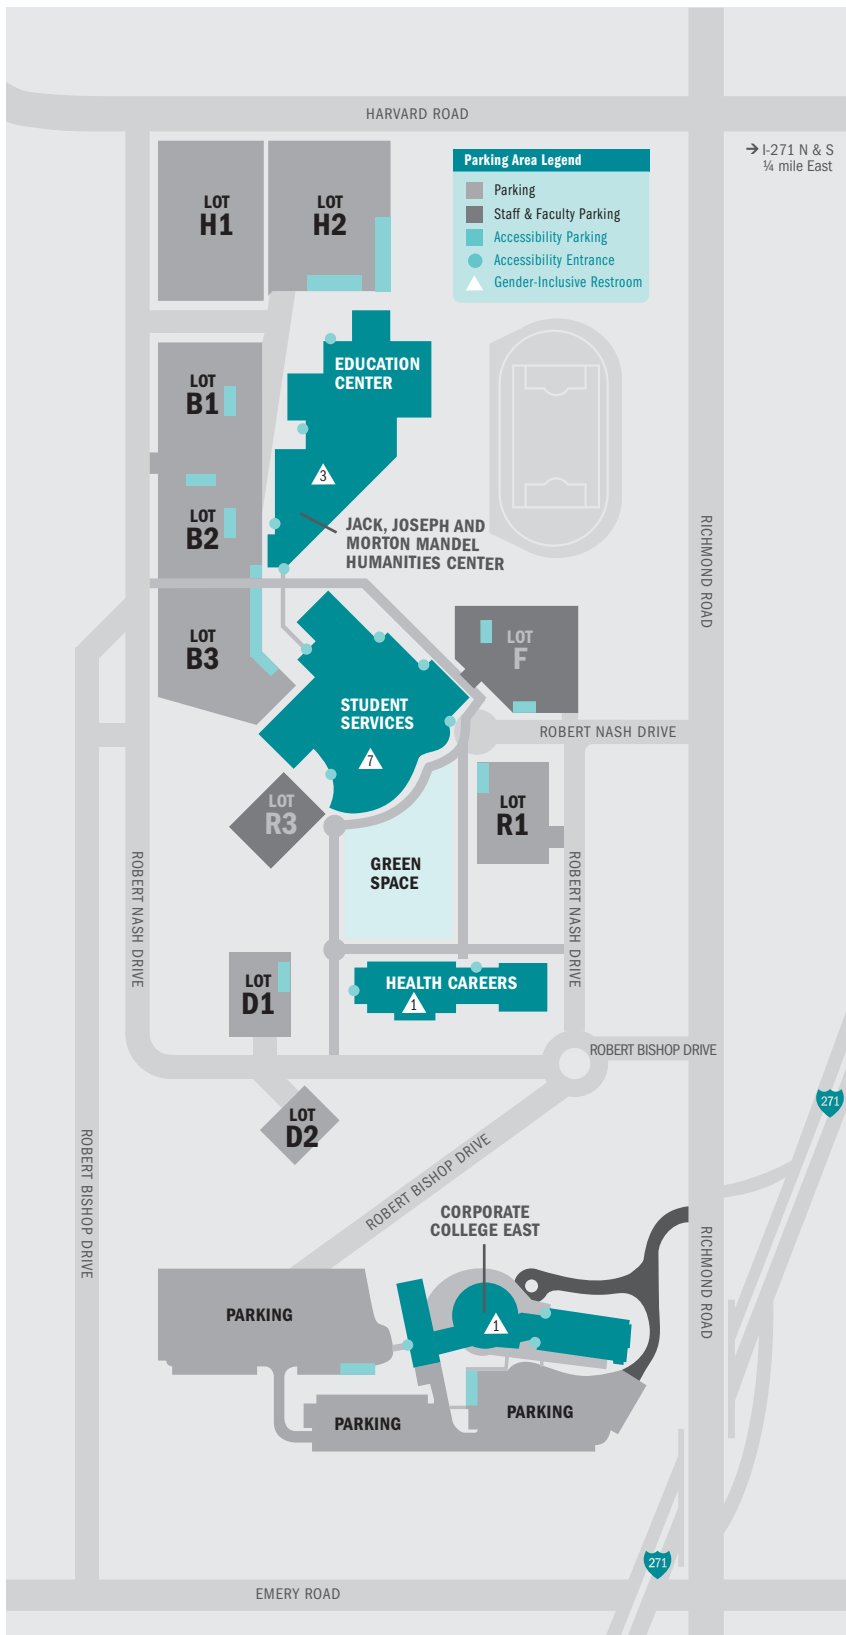

Gender-Inclusive Restrooms | Eastern | Corporate College® East

Location	Building	Room
CCE	CCE	129E
Eastern	EHCT	124B
Eastern	EMHC	114
Eastern	EMHC	207A
Eastern	EMHC	207B
Eastern	ESS	1524
Eastern	ESS	1525
Eastern	ESS	2226
Eastern	ESS	2408
Eastern	ESS	2525
Eastern	ESS	2526
Eastern	ESS	3301