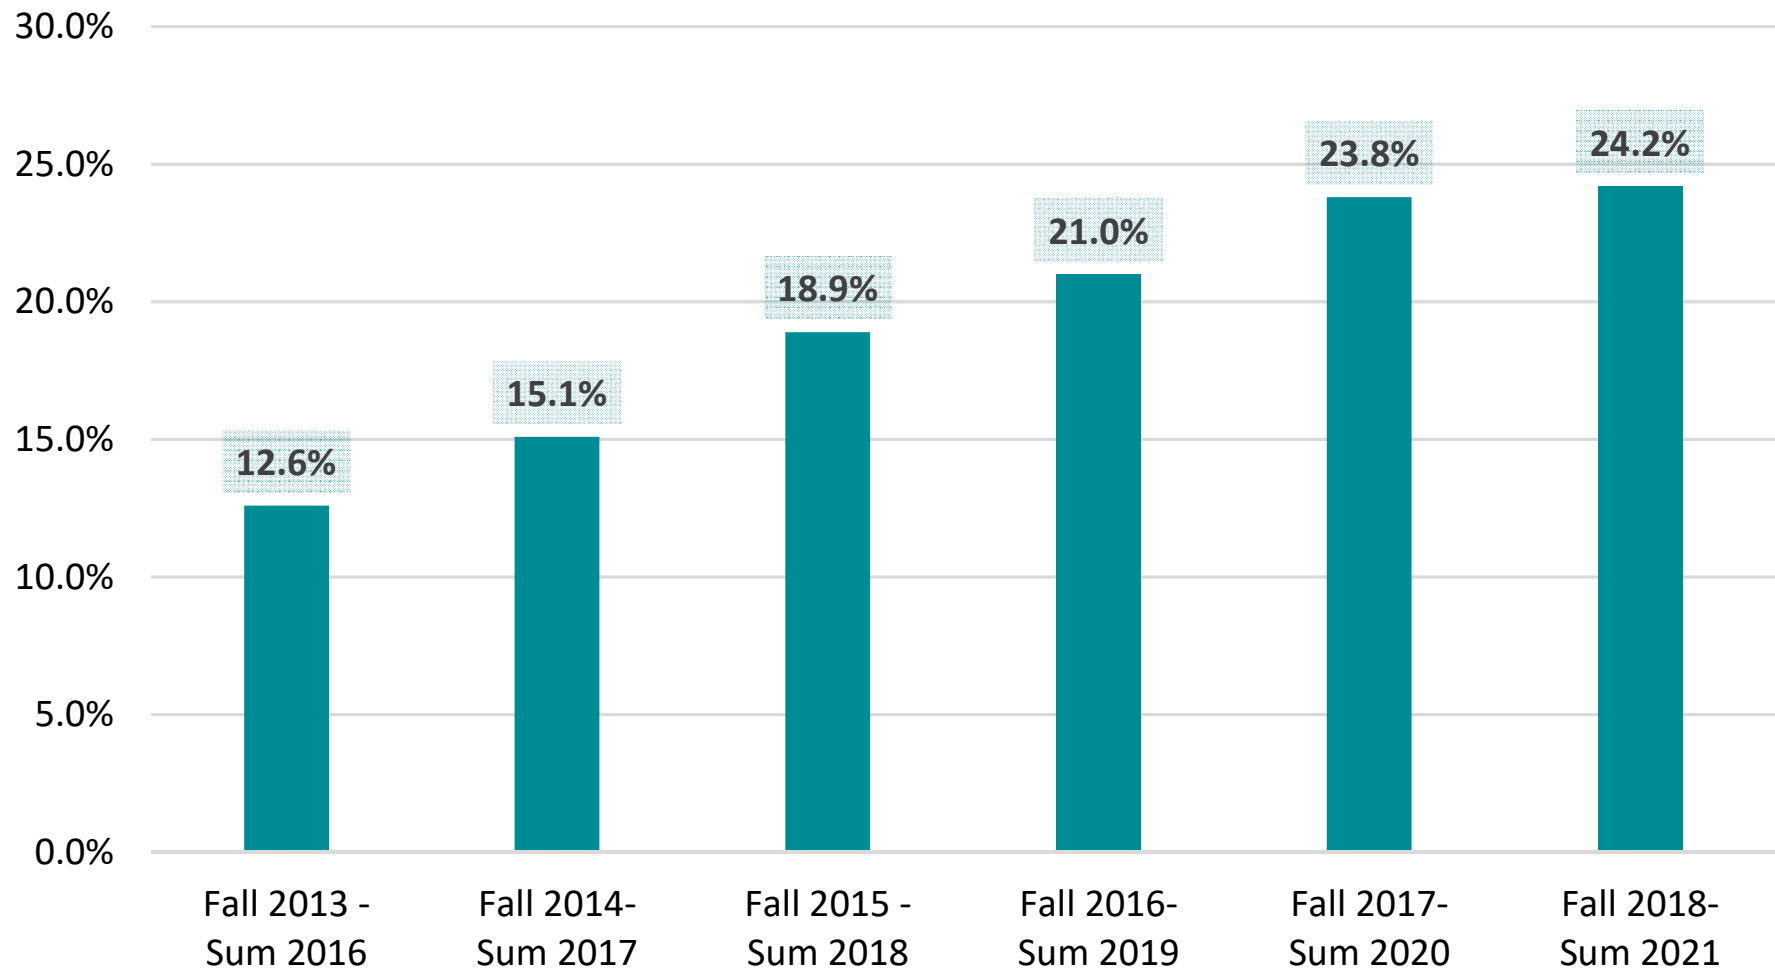

IPEDS 3-Year Graduation Rate

Rate is the percentage of students who complete an associate's degree or certificate within 3 years. IPEDS cohort includes students who are new to college in fall, attend full-time their first semester, and are degree-seeking.