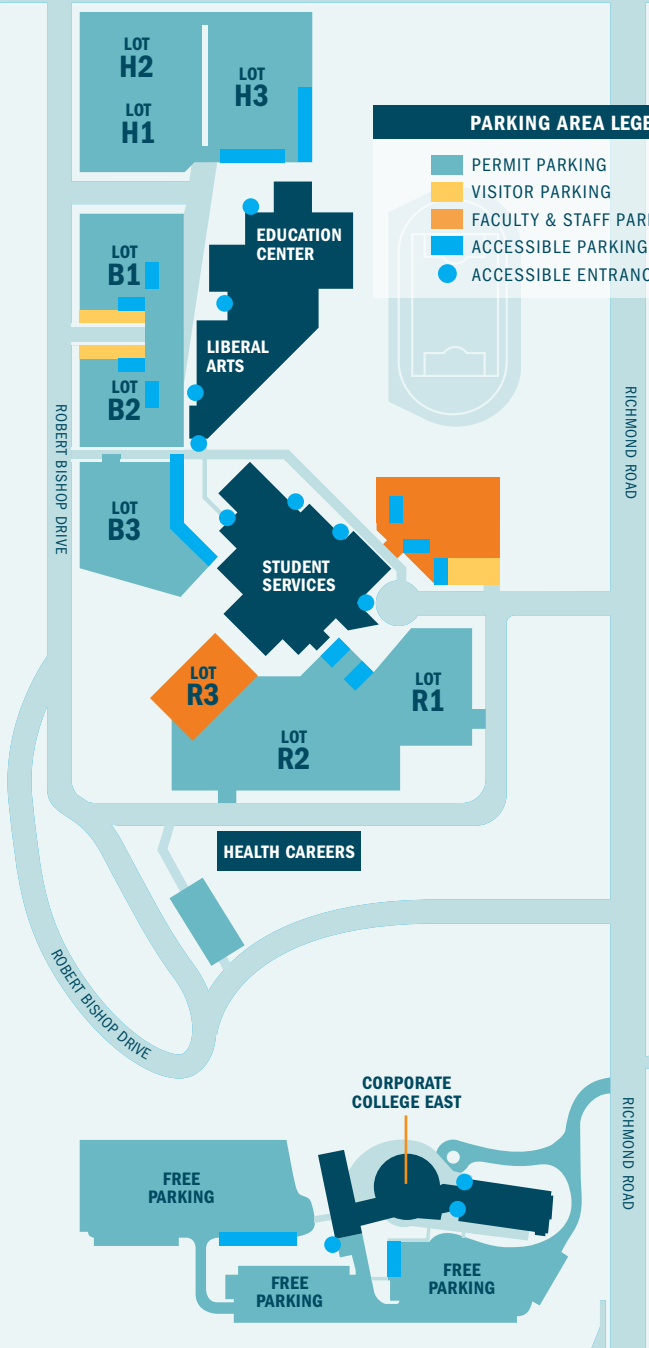

EASTERN CAMPUS and CORPORATE COLLEGE® EAST

HARVARD ROAD

→ I-271 N & S
¼ mile East

PARKING AREA LEGEND

- PERMIT PARKING
- VISITOR PARKING
- FACULTY & STAFF PARKING ONLY
- ACCESSIBLE PARKING
- ACCESSIBLE ENTRANCE

LOT H2
LOT H1

LOT H3

LOT B1

LOT B2

LOT B3

EDUCATION CENTER

LIBERAL ARTS

STUDENT SERVICES

LOT R3

LOT R2

LOT R1

HEALTH CAREERS

ROBERT BISHOP DRIVE

RICHMOND ROAD

CORPORATE COLLEGE EAST

FREE PARKING

FREE PARKING

FREE PARKING

RICHMOND ROAD

271

271

EMERY ROAD